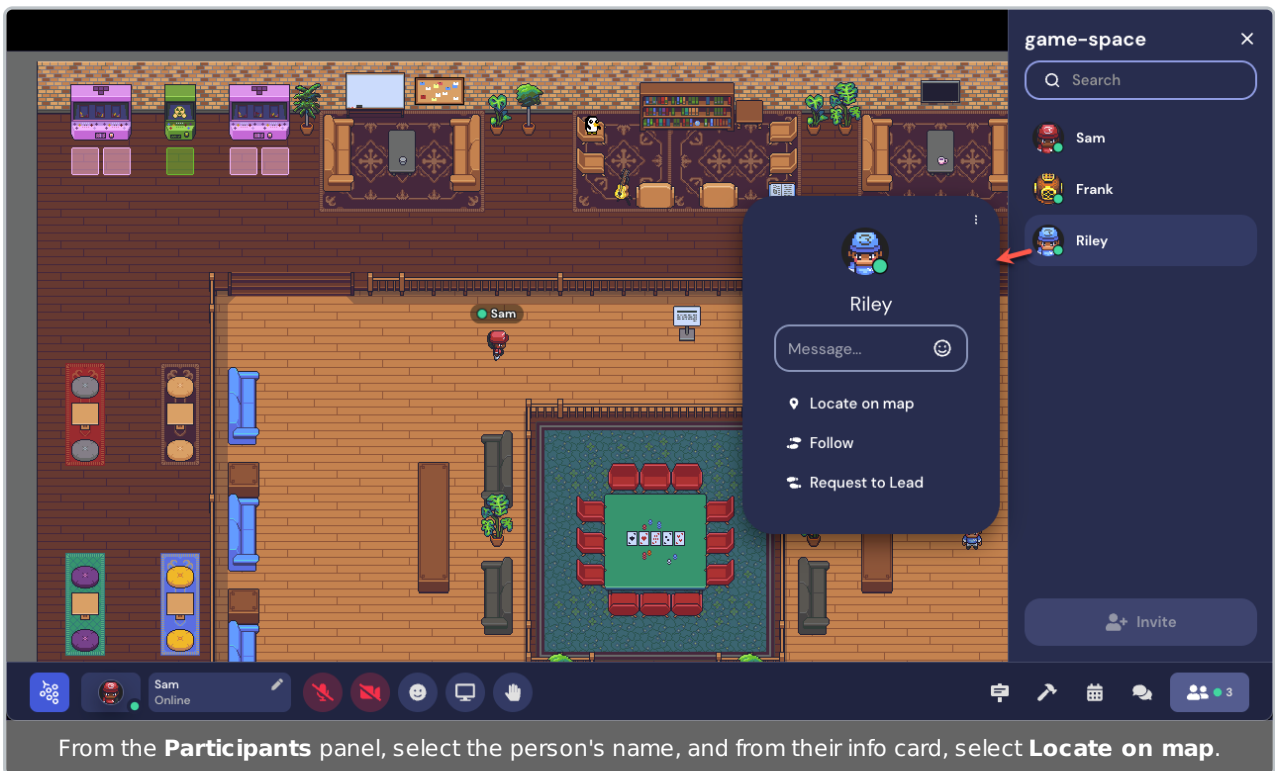

# Locate on Map

Last Modified on 04/14/2022 11:46 am EDT

The **Locate on Map** feature creates a dynamic line connecting you to the person you're trying to find in the Gather Space.

**Tip:** If you want to find someone on the Map without moving, select **Follow** from the **Participants** list. You will be automatically moved to find the person in the Space. Just press an arrow key on your keyboard to stop following them once you've found them!

Open the **Participants** panel and search for the person you wish to locate. Select their name, and on their info card, select **Locate on map**. (You can also open this info card by clicking on a person's name in their video preview.)

You can also right click on a person's character and select **Move here**, which will take you to them without activating the **Follow** feature.

**Note:** If the person is in another Room in the Space, the dynamic line will take you to the Room, even if you access the Room via a portal. However, if the person you're trying to locate is beyond a password door, you will need the password to unlock the door and get to them.